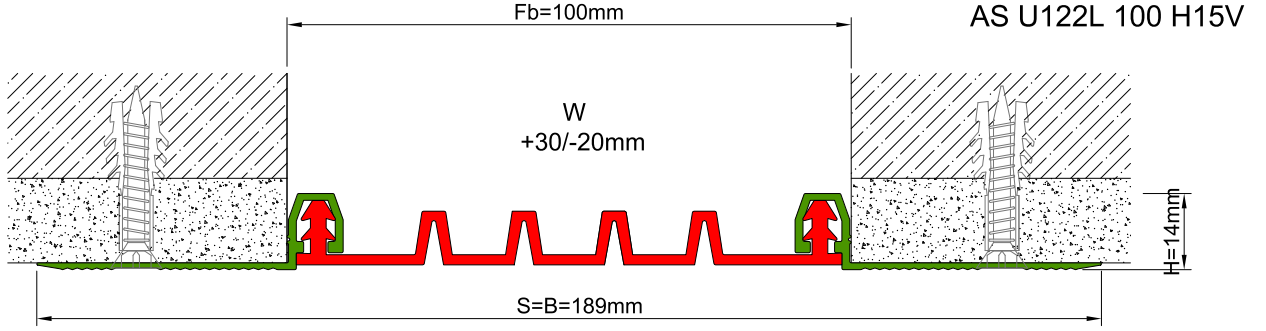

AS U122 surface mounted profile can easily be installed by means of screws to all types of wall & ceiling. Push-down elastomeric gasket can be changed without demounting the profile. Profiles up to 80 mm gap are manufactured with single gasket while the wider ones are with double gaskets joined with a connector profile. For some gaps, profile is able to be applied with floor type AS U222 and this dual application brings in a decorative aspect.

* Visuals are representative and the profile configuration may differ depending on the characteristics requested.

GASKET COLORS: BLACK GREY BEIGE Custom Colors available.

LOCATION	MODEL	GAP (Fb) mm	HEIGHT (H) MM	OVERALL WIDTH (B) mm	VISIBLE WIDTH (S) mm	MOVEMENT (W) mm	LOAD CAPACITY	STANDARD LENGTH (mt)
Wall to Wall	AS U122-030	30	15	119	119	± 5	N/A	3
	AS U122-050	50	15	139	139	± 7	N/A	3
	AS U122-080	80	15	169	169	± 10	N/A	3
	AS U122-100	105	15	189	189	± 14	N/A	3
	AS U122-150	150	15	239	239	± 20	N/A	3
	AS U122 L-050	50	15	139	139	+16 / -8	N/A	3
	AS U122 L-080	80	15	169	169	± 20	N/A	3
	AS U122 L-100	100	15	189	189	+30 / -20	N/A	3

Note: Please ask for different sizes

Profil No Profile Number	AS U122L 100	AS U122L 100K
Fb (mm)	100	100
H (mm) yaklaşık approx.	15	15
W± (mm) yaklaşık approx.	+30/-20	+30/-20
Renk Color	Alüminyum: Natürel, Fitiller: Siyah, gri, diğer Aluminium: Natural, Inserts: Black, grey, others	
Malzeme Material	Alüminyum, EPDM Kauçuk(siyah), Termoplastik Kauçuk (gri ve diğer) Aluminium, EPDM Rubber(black), Thermoplastic Rubber (grey and others)	
Standart Uzunluk Standard Length	3	