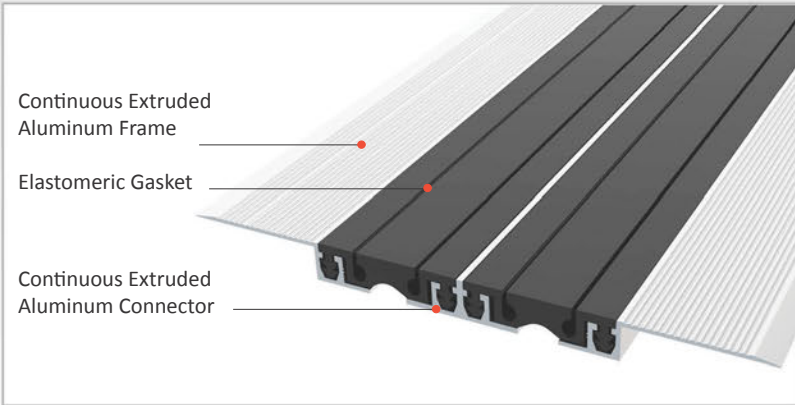

AS U122 surface mounted profile can easily be installed by means of screws to all types of wall & ceiling. Push-down elastomeric gasket can be changed without demounting the profile. Profiles up to 80 mm gap are manufactured with single gasket while the wider ones are with double gaskets joined with a connector profile. For some gaps, profile is able to be applied with floor type AS U222 and this dual application brings in a decorative aspect.

- Application Areas** : Indoor / Wall & Ceiling
- Ideal for** : Shopping Malls, Residences, Hospitals, Hotels, Commercial & Public Buildings etc.
- Material** : Mill Finish Aluminum (Anodizing optional), EPDM (Only in Black Color) or TPE Gasket
- Aluminum Alloy** : 6063 AA-USA / EN AW 6063
- Optional Supplies** : Fire Barrier, Waterproof EPDM membrane

* Visuals are representative and the profile configuration may differ depending on the characteristics requested.

GASKET COLORS: BLACK GREY BEIGE Custom Colors available.

LOCATION	MODEL	GAP (Fb) mm	HEIGHT (H) MM	OVERALL WIDTH (B) mm	VISIBLE WIDTH (S) mm	MOVEMENT (W) mm	LOAD CAPACITY	STANDARD LENGTH (mt)
Wall to Wall	AS U122-030	30	15	119	119	± 5	N/A	3
	AS U122-050	50	15	139	139	± 7	N/A	3
	AS U122-080	80	15	169	169	± 10	N/A	3
	AS U122-100	105	15	189	189	± 14	N/A	3
	AS U122-150	150	15	239	239	± 20	N/A	3
	AS U122 L-050	50	15	139	139	+16 / -8	N/A	3
	AS U122 L-080	80	15	169	169	± 20	N/A	3
	AS U122 L-100	100	15	189	189	+30 / -20	N/A	3

Note: Please ask for different sizes

Profil No Profile Number	AS U122L 100	AS U122L 100K
Fb (mm)	100	100
H (mm) yaklaşık approx.	15	15
W± (mm) yaklaşık approx.	+30/-20	+30/-20
Renk Color	Alüminyum: Natürel, Fitiller: Siyah, gri, diğer Aluminium: Natural, Inserts: Black, grey, others	
Malzeme Material	Alüminyum, EPDM Kauçuk(siyah), Termoplastik Kauçuk (gri ve diğer) Aluminium, EPDM Rubber(black), Thermoplastic Rubber (grey and others)	
Standart Uzunluk Standard Length	3	