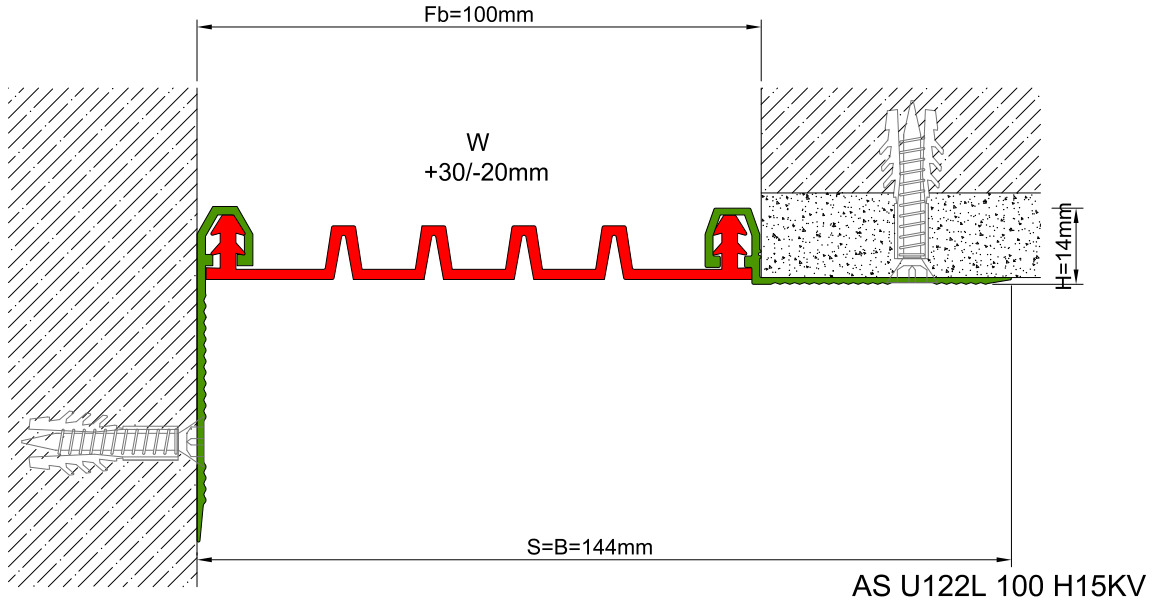

AS U122 surface mounted profile can easily be installed by means of screws to all types of wall & ceiling. Push-down elastomeric gasket can be changed without demounting the profile. Profiles up to 80 mm gap are manufactured with single gasket while the wider ones are with double gaskets joined with a connector profile. For some gaps, profile is able to be applied with floor type AS U222 and this dual application brings in a decorative aspect.

* Visuals are representative and the profile configuration may differ depending on the characteristics requested.

GASKET COLORS: BLACK GREY BEIGE Custom Colors available.

LOCATION	MODEL	GAP (Fb) mm	HEIGHT (H) MM	OVERALL WIDTH (B) mm	VISIBLE WIDTH (S) mm	MOVEMENT (W) mm	LOAD CAPACITY	STANDARD LENGTH (mt)
Wall to Wall	AS U122-030	30	15	119	119	± 5	N/A	3
	AS U122-050	50	15	139	139	± 7	N/A	3
	AS U122-080	80	15	169	169	± 10	N/A	3
	AS U122-100	105	15	189	189	± 14	N/A	3
	AS U122-150	150	15	239	239	± 20	N/A	3
	AS U122 L-050	50	15	139	139	+16 / -8	N/A	3
	AS U122 L-080	80	15	169	169	± 20	N/A	3
	AS U122 L-100	100	15	189	189	+30 / -20	N/A	3

Note: Please ask for different sizes

Profil No Profile Number	AS U122L 100	AS U122L 100K
Fb (mm)	100	100
H (mm) yaklaşık approx.	15	15
W± (mm) yaklaşık approx.	+30/-20	+30/-20
Renk Color	Alüminyum: Natürel, Fitiller: Siyah, gri, diğer Aluminium: Natural, Inserts: Black, grey, others	
Malzeme Material	Alüminyum, EPDM Kauçuk(siyah), Termoplastik Kauçuk (gri ve diğer) Aluminium, EPDM Rubber(black), Thermoplastic Rubber (grey and others)	
Standart Uzunluk Standard Length	3	