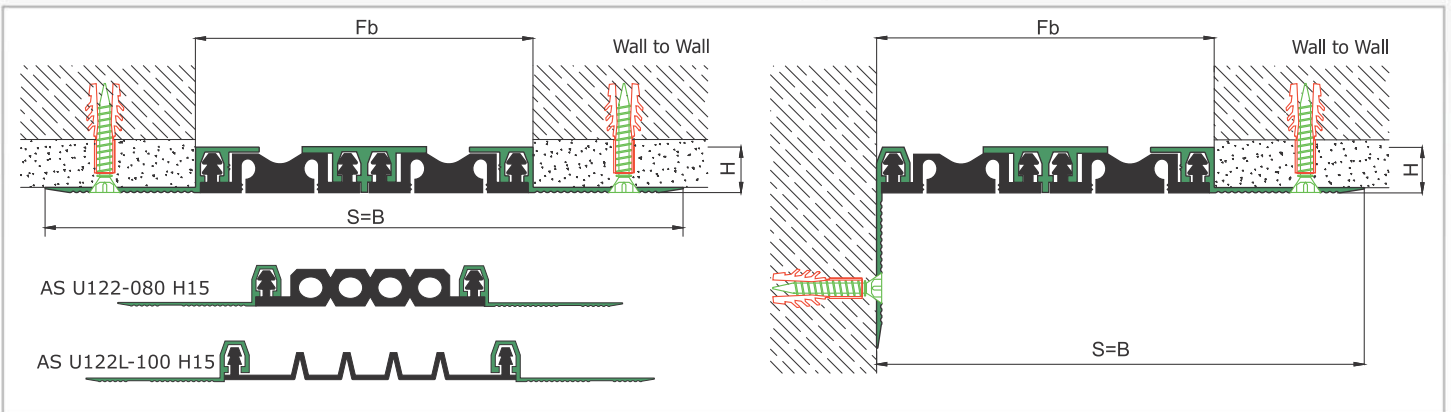

AS U122 surface mounted profile can easily be installed by means of screws to all types of wall & ceiling. Push-down elastomeric gasket can be changed without demounting the profile. Profiles up to 80 mm gap are manufactured with single gasket while the wider ones are with double gaskets joined with a connector profile. For some gaps, profile is able to be applied with floor type AS U222 and this dual application brings in a decorative aspect.

- Application Areas** : Indoor / Wall & Ceiling
- Ideal for** : Shopping Malls, Residences, Hospitals, Hotels, Commercial & Public Buildings etc.
- Material** : Mill Finish Aluminum (Anodizing optional), EPDM (Only in Black Color) or TPE Gasket
- Aluminum Alloy** : 6063 AA-USA / EN AW 6063
- Optional Supplies** : Fire Barrier, Waterproof EPDM membrane

* Visuals are representative and the profile configuration may differ depending on the characteristics requested.

GASKET COLORS: BLACK GREY BEIGE Custom Colors available.

LOCATION	MODEL	GAP (Fb) mm	HEIGHT (H) MM	OVERALL WIDTH (B) mm	VISIBLE WIDTH (S) mm	MOVEMENT (W) mm	LOAD CAPACITY	STANDARD LENGTH (mt)
Wall to Wall	AS U122-030	30	15	119	119	± 5	N/A	3
	AS U122-050	50	15	139	139	± 7	N/A	3
	AS U122-080	80	15	169	169	± 10	N/A	3
	AS U122-100	105	15	189	189	± 14	N/A	3
	AS U122-150	150	15	239	239	± 20	N/A	3
	AS U122 L-050	50	15	139	139	+16 / -8	N/A	3
	AS U122 L-080	80	15	169	169	± 20	N/A	3
	AS U122 L-100	100	15	189	189	+30 / -20	N/A	3

Note: Please ask for different sizes

Profil No Profile Number	AS U122L 100	AS U122L 100K
Fb (mm)	100	100
H (mm) yaklaşık approx.	15	15
W± (mm) yaklaşık approx.	+30/-20	+30/-20
Renk Color	Alüminyum: Natürel, Fitiller: Siyah, gri, diğer Aluminium: Natural, Inserts: Black, grey, others	
Malzeme Material	Alüminyum, EPDM Kauçuk(siyah), Termoplastik Kauçuk (gri ve diğer) Aluminium, EPDM Rubber(black), Thermoplastic Rubber (grey and others)	
Standart Uzunluk Standard Length	3	